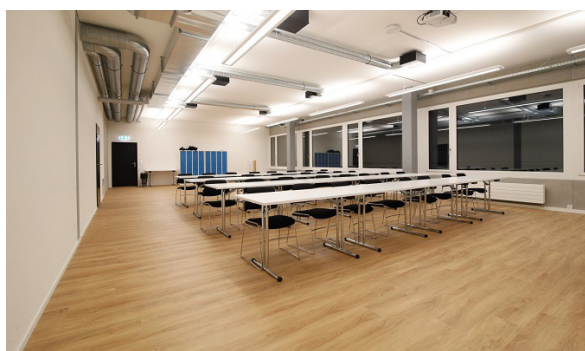

Seminar room

Im 2. Obergeschoss des Campus befindet sich ein Schulungsraum (130 m²) der viele Möglichkeiten für Seminare, Workshops oder Ausbildungen bietet.

Technical equipment: beamer with screen and sound system. Max. permitted number of persons: 50 (for seminars max. 40 persons)

Price per day: **CHF 750.-**

Price per half day: **CHF 450.-**